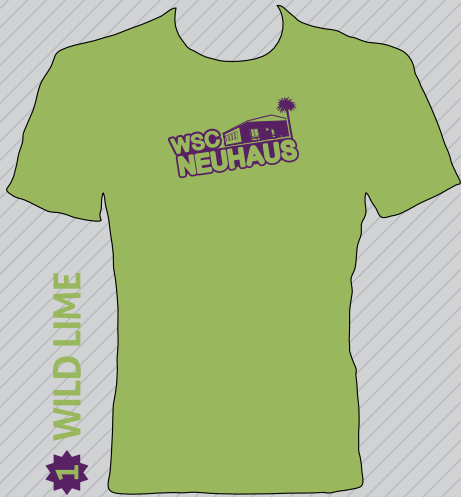

# T-SHIRTS

XS-XXL//100% Baumwolle//180 g/qm

18€

1 WILD LIME

2 NAVY

3 FIRE RED

4 BLACK

5 BROWN

# GIRLIES

XS-XXL//100% Baumwolle//180 g/qm

18€

6 WILD LIME

7 NAVY

8 FIRE RED