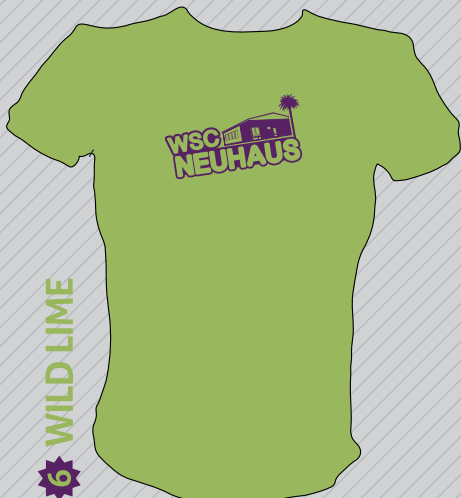

# T-SHIRTS

XS-XXL//100% Baumwolle//180 g/qm

18€

1 WILD LIME

2 NAVY

3 FIRE RED

4 BLACK

5 BROWN

# GIRLIES

XS-XXL//100% Baumwolle//180 g/qm

18€

6 WILD LIME

7 NAVY

8 FIRE RED